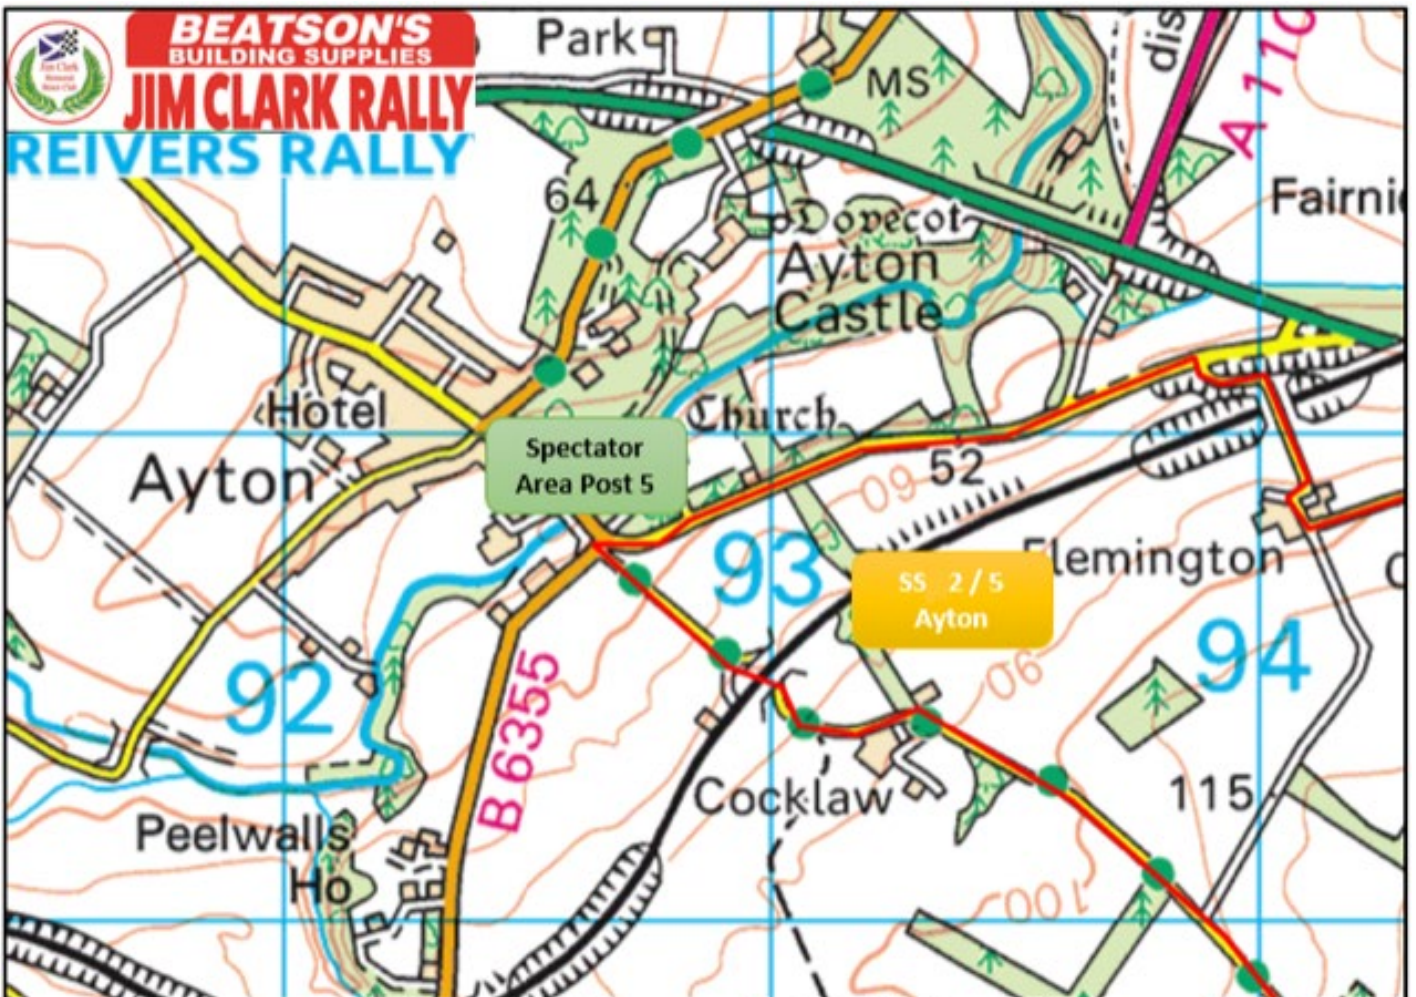

BEATSON'S BUILDING SUPPLIES JIM CLARK RALLY

REIVERS RALLY

DATE: SUNDAY 29TH MAY

STAGE: AYTON MAP: SPECTATOR AREA

FIRST CAR DUE: SSR2 10:40AM SSR5 13:06PM

CHARGE: £5 PER CAR

Reproduced from Ordnance Survey digital map data © Crown copyright 2022. All rights reserved. License number 0100031673.