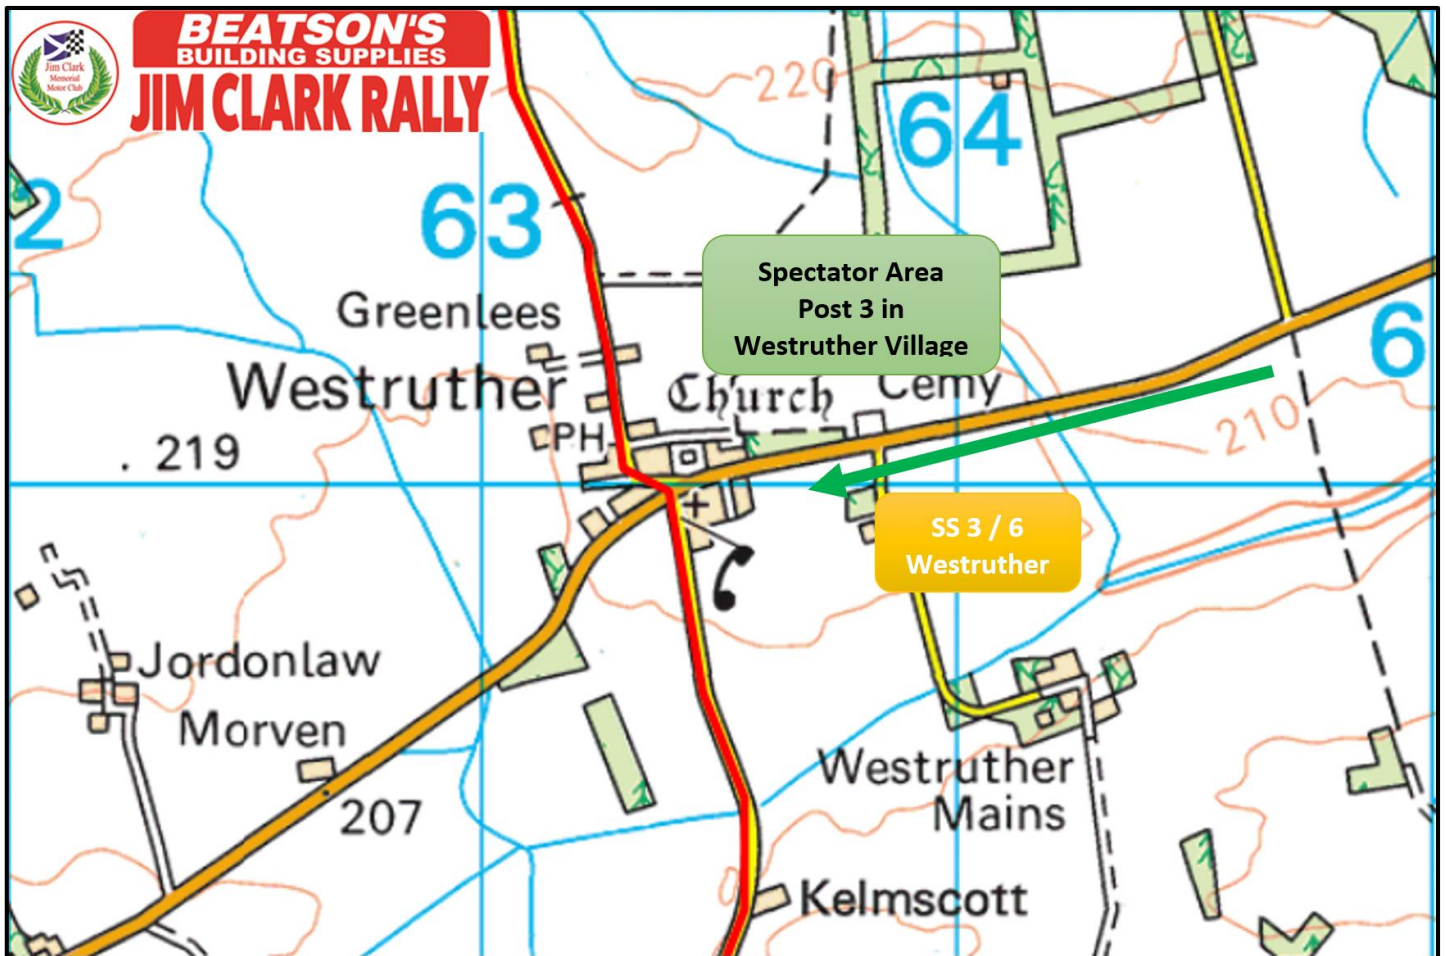

BEATSON'S BUILDING SUPPLIES JIM CLARK RALLY

DATE: SATURDAY 28TH MAY
STAGE: WESTRUTHER
MAP: SPECTATOR AREA
FIRST CAR DUE: SS3 10:30AM SS6 1:54PM
CHARGE: £5 PER CAR

Reproduced from Ordnance Survey digital map data © Crown copyright 2022. All rights reserved. License number 0100031673.